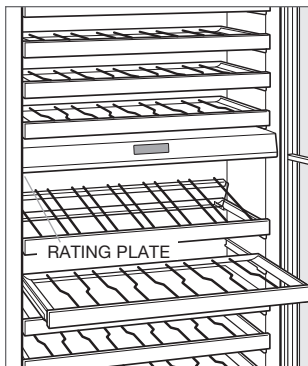

Product Rating Plate Location

BUILT-IN REFRIGERATION

The product rating information is located on the top frame, near the hinge (left hinge for French door and side-by-side models).

PRO 48 REFRIGERATION

The product rating information is located on the left side of the top freezer drawer compartment (drawer must be open).

Product Rating Plate Location

INTEGRATED REFRIGERATION

For column models, the product rating information is located inside the middle drawer, near the drawer guide opposite the hinge (top drawer for 700 models). For tall and drawer models, it is located inside the cabinet, to the left of the upper drawer.

Column models.

Tall and drawer models.

UNDERCOUNTER REFRIGERATION

The product rating information is located inside the cabinet, in the upper left area of the unit. For the ice machine, it is located in the upper left corner of the ice bin, on the back of the unit.

Undercounter models.

Ice machine.

WINE STORAGE

For IW models, the product rating information is located on the handle side wall, directly below the control panel. For all other models, it is located on the underside of the control panel, on the left.