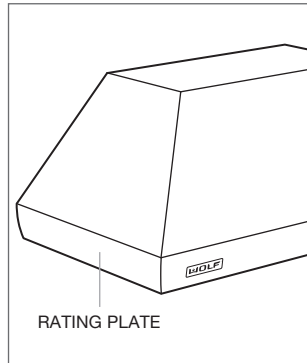

Pro wall chimney hood.