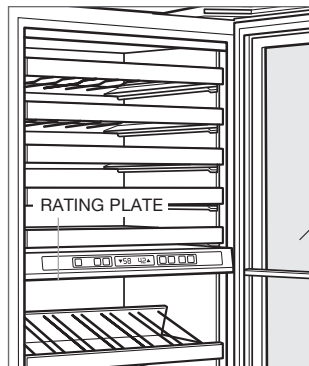

All other models.