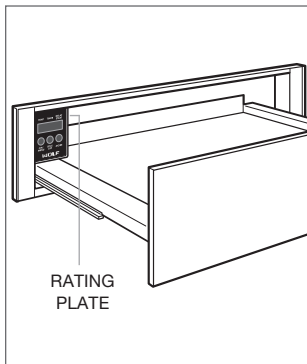

Gas cooktop.

INTEGRATED MODULES

The product rating information is located on the bottom of the module.

RATING PLATE

Grill module.

RATING PLATE

Steamer module.

RATING PLATE

Fryer module.

RATING PLATE

Multi-function cooktop.

Product Rating Plate Location

COFFEE SYSTEM

The product rating information is located above the coffee compartment (unit must be slid forward).

RANGES

The product rating information is located on the bottom of the control panel, at the far right, just above the oven door.

Dual fuel range.

Gas range.

CUP WARMING DRAWER

The product rating information is located on the right side of the control panel (drawer must be open).

SEALED BURNER RANGETOP

The product rating information is located on the bottom of the control panel, at the far right.