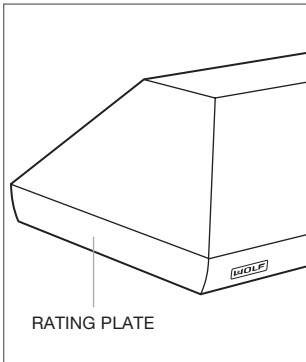

Product Rating Plate Location

PRO VENTILATION

The product rating information is located inside the left wall of the hood shell.

Pro wall hood.

Pro wall chimney hood.

Pro island hood.

Pro hood liner.

WOLF APPLIANCE, INC. P.O. BOX 44848 MADISON, WI 53744 WOLFAPPLIANCE.COM 800.222.7820