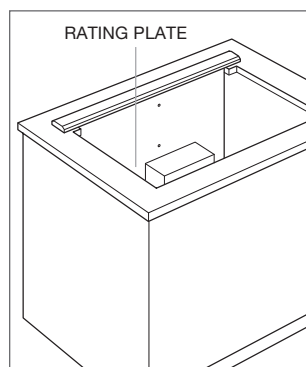

DOWNDRAFT VENTILATION

The product rating information is located next to the blower housing on the front side of the downdraft, below the countertop.