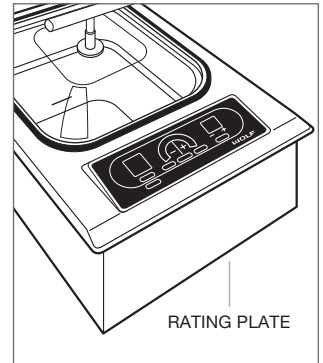

Product Rating Plate Location

COOKTOPS

The product rating information is located on the bottom of the cooktop.

RATING PLATE

Induction cooktop.

RATING PLATE

Electric cooktop.

RATING PLATE

Gas cooktop.

INTEGRATED MODULES

The product rating information is located on the bottom of the module.

RATING PLATE

Grill module.

RATING PLATE

Steamer module.

RATING PLATE

Fryer module.

RATING PLATE

Multi-function cooktop.

Product Rating Plate Location

COFFEE SYSTEM

The product rating information is located above the coffee compartment (unit must be slid forward).

RANGES

The product rating information is located on the bottom of the control panel, at the far right, just above the oven door.

Dual fuel range.

Gas range.

CUP WARMING DRAWER

The product rating information is located on the right side of the control panel (drawer must be open).

SEALED BURNER RANGETOP

The product rating information is located on the bottom of the control panel, at the far right.