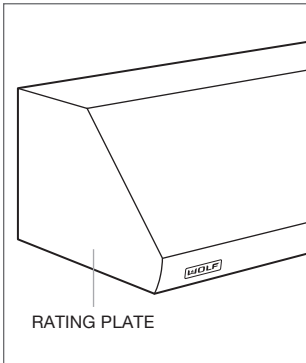

Product Rating Plate Location

PRO VENTILATION

The product rating information is located inside the left wall of the hood shell.

Pro wall hood.