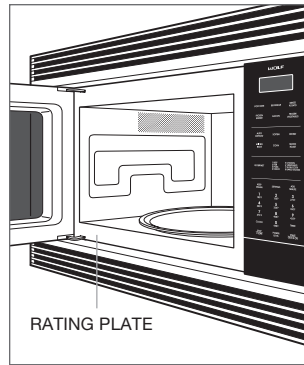

M series oven.

E series oven.

L series oven.

Product Rating Plate Location

CONVECTION STEAM OVEN

The product rating information is located on the left side of the front face frame (door must be open).

MICROWAVE OVENS

The product rating information is located in the lower left area of the front face frame for the convection microwave and upper left for the standard microwave (door must be open).

Convection microwave.