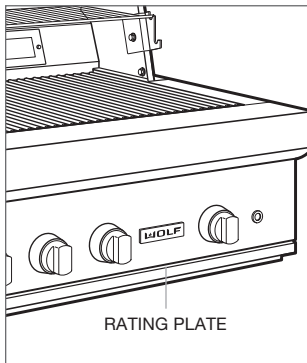

Dual fuel range.

Gas range.

CUP WARMING DRAWER

The product rating information is located on the right side of the control panel (drawer must be open).

SEALED BURNER RANGETOP

The product rating information is located on the bottom of the control panel, at the far right.

Product Rating Plate Location

OUTDOOR GAS GRILL

The product rating information is located above the drip tray, behind the logo (drip tray must be removed).

COOKTOP VENTILATION HOODS

The product rating information is located under the left side of the hood, above the filters (filters must be removed).