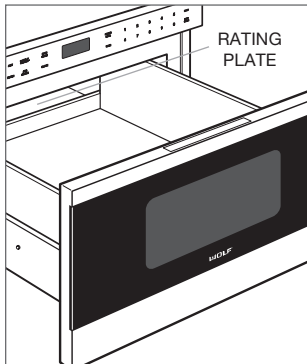

DRAWER MICROWAVE OVEN

The product rating information is located on the bottom of the oven cavity (drawer must be open).