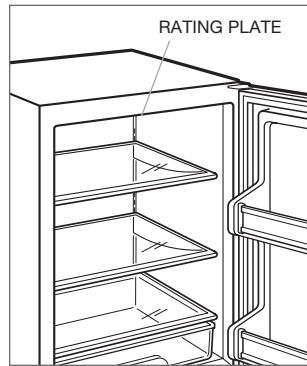

Product Rating Plate Location

BUILT-IN REFRIGERATION

The product rating information is located on the top frame, near the hinge (left hinge for French door and side-by-side models).

PRO 48 REFRIGERATION

The product rating information is located on the left side of the top freezer drawer compartment (drawer must be open).

Product Rating Plate Location

INTEGRATED REFRIGERATION

For column models, the product rating information is located inside the middle drawer, near the drawer guide opposite the hinge (top drawer for 700 models). For tall and drawer models, it is located inside the cabinet, to the left of the upper drawer.

Column models.

Tall and drawer models.

UNDERCOUNTER REFRIGERATION

The product rating information is located inside the cabinet, in the upper left area of the unit. For the ice machine, it is located in the upper left corner of the ice bin, on the back of the unit.