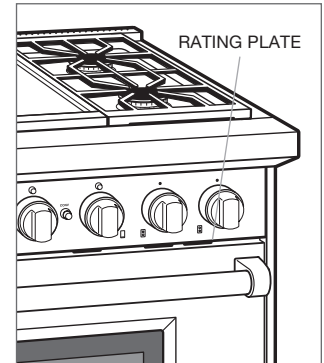

Fryer module.

RATING PLATE

Multi-function cooktop.

Product Rating Plate Location

COFFEE SYSTEM

The product rating information is located above the coffee compartment (unit must be slid forward).

RANGES

The product rating information is located on the bottom of the control panel, at the far right, just above the oven door.

Dual fuel range.

Gas range.

CUP WARMING DRAWER

The product rating information is located on the right side of the control panel (drawer must be open).

SEALED BURNER RANGETOP

The product rating information is located on the bottom of the control panel, at the far right.