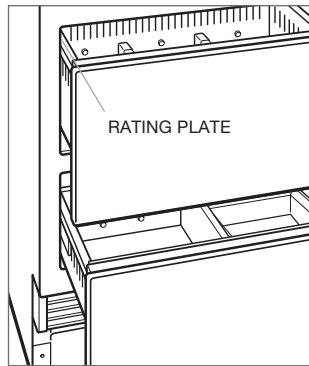

Product Rating Plate Location

BUILT-IN REFRIGERATION

The product rating information is located on the top frame, near the hinge (left hinge for French door and side-by-side models).

PRO 48 REFRIGERATION

The product rating information is located on the left side of the top freezer drawer compartment (drawer must be open).

Product Rating Plate Location

INTEGRATED REFRIGERATION

For column models, the product rating information is located inside the middle drawer, near the drawer guide opposite the hinge (top drawer for 700 models). For tall and drawer models, it is located inside the cabinet, to the left of the upper drawer.

Column models.

Tall and drawer models.

UNDERCOUNTER REFRIGERATION

The product rating information is located inside the cabinet, in the upper left area of the unit. For the ice machine, it is located in the upper left corner of the ice bin, on the back of the unit.