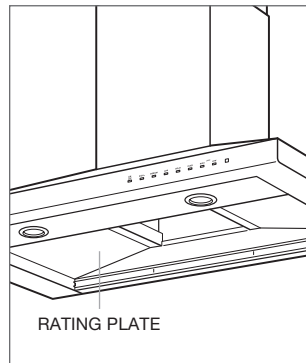

Dual fuel range.

Gas range.

CUP WARMING DRAWER

The product rating information is located on the right side of the control panel (drawer must be open).

SEALED BURNER RANGETOP

The product rating information is located on the bottom of the control panel, at the far right.

Product Rating Plate Location

OUTDOOR GAS GRILL

The product rating information is located above the drip tray, behind the logo (drip tray must be removed).

COOKTOP VENTILATION HOODS

The product rating information is located under the left side of the hood, above the filters (filters must be removed).