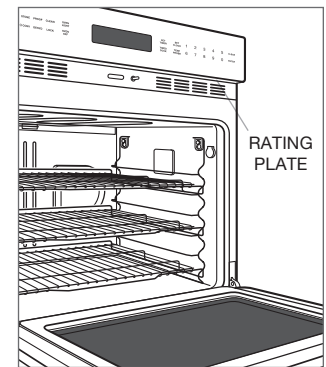

E series oven.