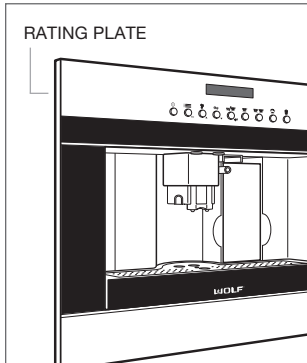

Gas cooktop.

INTEGRATED MODULES

The product rating information is located on the bottom of the module.

RATING PLATE

Grill module.

RATING PLATE

Steamer module.

RATING PLATE

Fryer module.

RATING PLATE

Multi-function cooktop.

Product Rating Plate Location

COFFEE SYSTEM

The product rating information is located above the coffee compartment (unit must be slid forward).

RANGES

The product rating information is located on the bottom of the control panel, at the far right, just above the oven door.

Dual fuel range.

Gas range.

CUP WARMING DRAWER

The product rating information is located on the right side of the control panel (drawer must be open).

SEALED BURNER RANGETOP

The product rating information is located on the bottom of the control panel, at the far right.

Product Rating Plate Location

OUTDOOR GAS GRILL

The product rating information is located above the drip tray, behind the logo (drip tray must be removed).

COOKTOP VENTILATION HOODS

The product rating information is located under the left side of the hood, above the filters (filters must be removed).