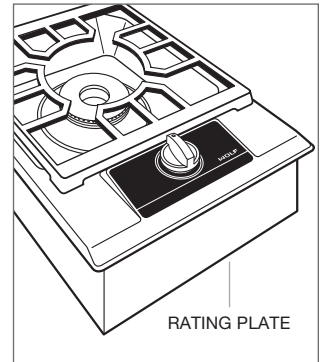

Product Rating Plate Location

COOKTOPS

The product rating information is located on the bottom of the cooktop.

RATING PLATE

Induction cooktop.

RATING PLATE

Electric cooktop.

RATING PLATE

Gas cooktop.

INTEGRATED MODULES

The product rating information is located on the bottom of the module.

RATING PLATE

Grill module.

RATING PLATE

Steamer module.

RATING PLATE

Fryer module.

RATING PLATE

Multi-function cooktop.

Product Rating Plate Location

COFFEE SYSTEM

The product rating information is located above the coffee compartment (unit must be slid forward).

RANGES

The product rating information is located on the bottom of the control panel, at the far right, just above the oven door.

Dual fuel range.

Gas range.

CUP WARMING DRAWER

The product rating information is located on the right side of the control panel (drawer must be open).

SEALED BURNER RANGETOP

The product rating information is located on the bottom of the control panel, at the far right.