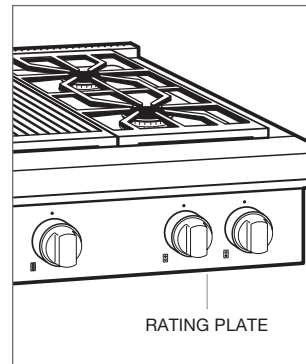

Dual fuel range.

Gas range.

CUP WARMING DRAWER

The product rating information is located on the right side of the control panel (drawer must be open).

SEALED BURNER RANGETOP

The product rating information is located on the bottom of the control panel, at the far right.

Product Rating Plate Location

OUTDOOR GAS GRILL

The product rating information is located above the drip tray, behind the logo (drip tray must be removed).

COOKTOP VENTILATION HOODS

The product rating information is located under the left side of the hood, above the filters (filters must be removed).