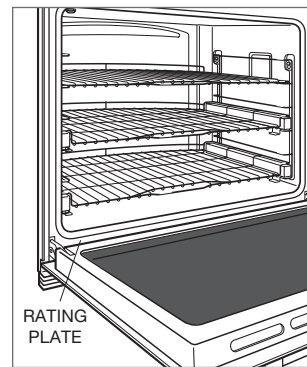

Product Information

Important information for each Wolf product is listed on the product rating plate. Refer to the illustration for each Wolf product on the following pages for exact location.

Information included on the product rating plate:

- Model and serial numbers. These numbers are required to register your product for warranty service.
- Electrical specifications including ratings.
- Gas specifications including ratings.
- Type of gas, for products manufactured for use with natural gas or LP gas.

Activate your warranty today for a rewarding ownership experience. Register in one of three easy ways:

1. 1 Online at subzero-wolf.com/register.
2. 2 Call 800-222-7820 (have your serial number ready).
3. 3 Complete and mail the postage-paid reply card.

Product Rating Plate Location

BUILT-IN OVENS

The product rating information is located near the bottom trim on the left for M series ovens, and below the control panel on the right for E and L series ovens (door must be open).

M series oven.