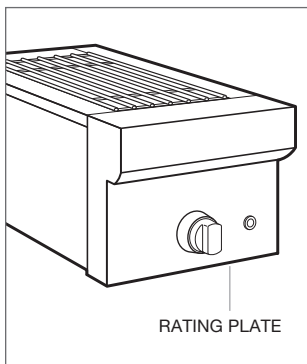

OUTDOOR MODULE

The product rating information is located on the bottom of the control panel, on the right side.