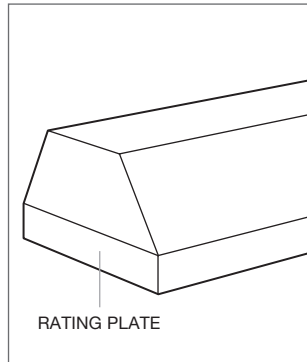

Product Rating Plate Location

PRO VENTILATION

The product rating information is located inside the left wall of the hood shell.

Pro wall hood.

Pro wall chimney hood.

Pro island hood.

Pro hood liner.

WOLF APPLIANCE, INC. P.O. BOX 44848 MADISON, WI 53744 WOLFAPPLIANCE.COM 800.222.7820