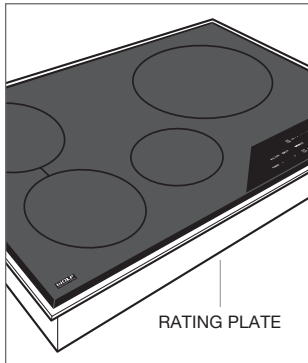

Product Rating Plate Location

COOKTOPS

The product rating information is located on the bottom of the cooktop.

RATING PLATE

Induction cooktop.