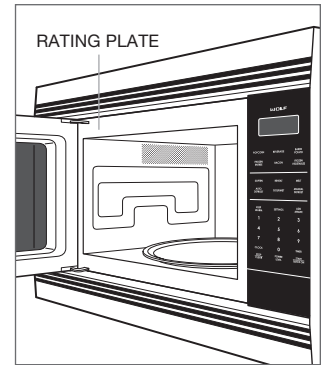

M series oven.

E series oven.

L series oven.

Product Rating Plate Location

CONVECTION STEAM OVEN

The product rating information is located on the left side of the front face frame (door must be open).

MICROWAVE OVENS

The product rating information is located in the lower left area of the front face frame for the convection microwave and upper left for the standard microwave (door must be open).

Convection microwave.