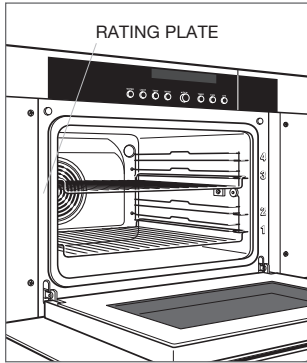

M series oven.

E series oven.

L series oven.

Product Rating Plate Location

CONVECTION STEAM OVEN

The product rating information is located on the left side of the front face frame (door must be open).

MICROWAVE OVENS

The product rating information is located in the lower left area of the front face frame for the convection microwave and upper left for the standard microwave (door must be open).

Convection microwave.