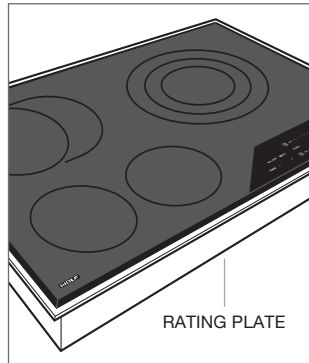

Product Rating Plate Location

COOKTOPS

The product rating information is located on the bottom of the cooktop.

RATING PLATE

Induction cooktop.

RATING PLATE

Electric cooktop.

RATING PLATE

Gas cooktop.

INTEGRATED MODULES

The product rating information is located on the bottom of the module.

RATING PLATE

Grill module.

RATING PLATE

Steamer module.

RATING PLATE