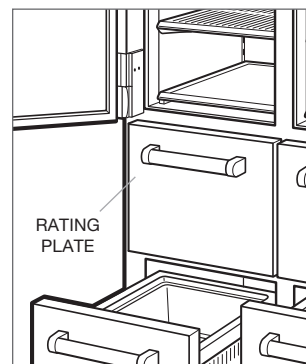

Product Rating Plate Location

BUILT-IN REFRIGERATION

The product rating information is located on the top frame, near the hinge (left hinge for French door and side-by-side models).

PRO 48 REFRIGERATION

The product rating information is located on the left side of the top freezer drawer compartment (drawer must be open).

Product Rating Plate Location

INTEGRATED REFRIGERATION

For column models, the product rating information is located inside the middle drawer, near the drawer guide opposite the hinge (top drawer for 700 models). For tall and drawer models, it is located inside the cabinet, to the left of the upper drawer.