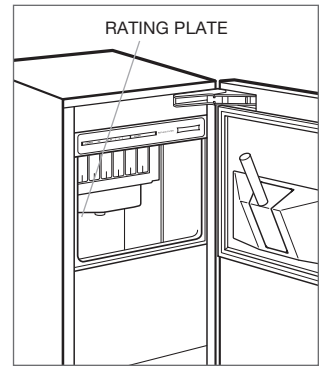

Ice machine.