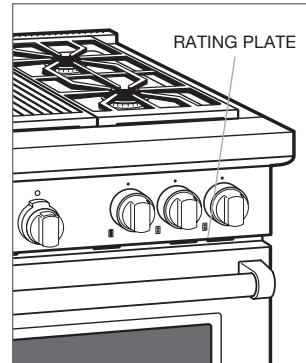

Fryer module.

RATING PLATE

Multi-function cooktop.

Product Rating Plate Location

COFFEE SYSTEM

The product rating information is located above the coffee compartment (unit must be slid forward).

RANGES

The product rating information is located on the bottom of the control panel, at the far right, just above the oven door.

Dual fuel range.

Gas range.

CUP WARMING DRAWER

The product rating information is located on the right side of the control panel (drawer must be open).

SEALED BURNER RANGETOP

The product rating information is located on the bottom of the control panel, at the far right.