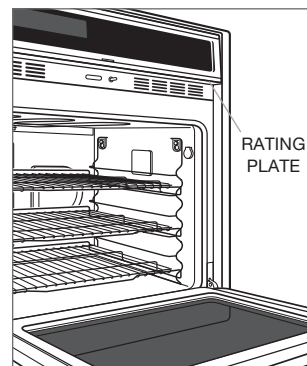

L series oven.