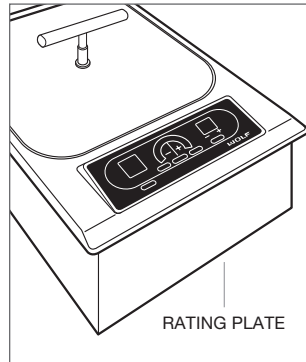

Product Rating Plate Location

COOKTOPS

The product rating information is located on the bottom of the cooktop.

RATING PLATE

Induction cooktop.

RATING PLATE

Electric cooktop.

RATING PLATE

Gas cooktop.

INTEGRATED MODULES

The product rating information is located on the bottom of the module.

RATING PLATE

Grill module.

RATING PLATE

Steamer module.

RATING PLATE

Fryer module.

RATING PLATE

Multi-function cooktop.

Product Rating Plate Location

COFFEE SYSTEM

The product rating information is located above the coffee compartment (unit must be slid forward).

RANGES

The product rating information is located on the bottom of the control panel, at the far right, just above the oven door.

Dual fuel range.

Gas range.

CUP WARMING DRAWER

The product rating information is located on the right side of the control panel (drawer must be open).

SEALED BURNER RANGETOP

The product rating information is located on the bottom of the control panel, at the far right.